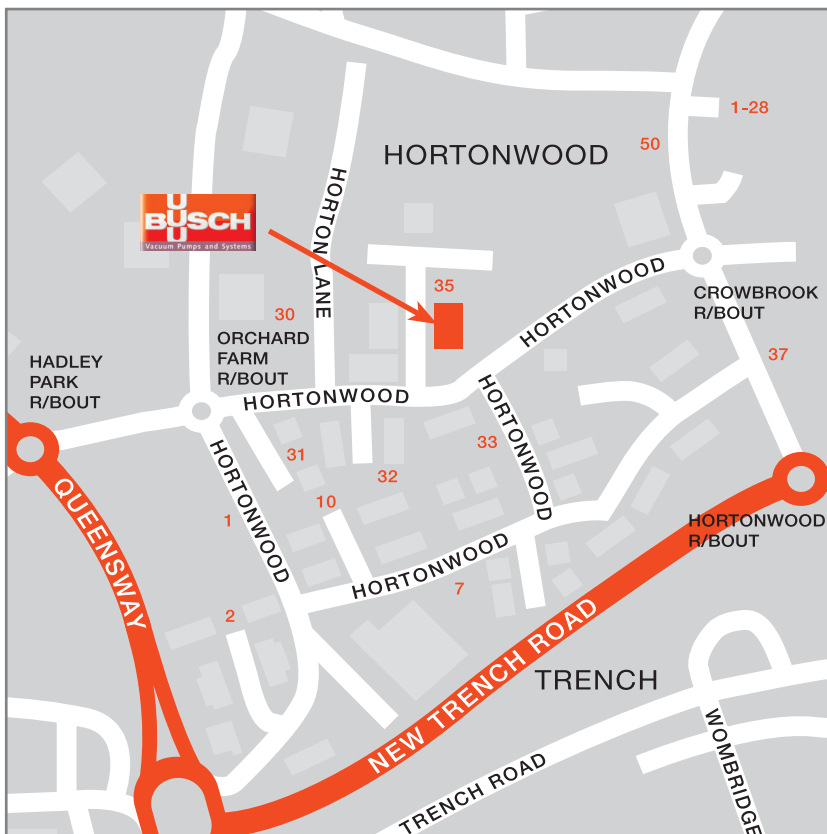

Directions

From M6 North

Exit at Junction 12. Follow the A5 and then signs to the M54 towards Telford.

From M6 South

Exit at Junction 10A, onto the M54 towards Telford.

From M54

Leave the M54 at Junction 5 signposted Telford Town Centre.

At the 1st roundabout take the 1st exit.

At the next roundabout take the 1st exit onto the dual carriageway (A442 Whitchurch).

Keep going to double roundabout (Trench Lock Interchange). Go straight on, under a bridge and straight on over the second roundabout.

Turn right at the next roundabout (pass Epsom on your left).

Straight over the next roundabout and the Busch building is on the left hand side.

Hortonwood 30
Telford
Shropshire
TF17YP
United Kingdom
Tel: +44 (0)1952 677 432
Fax: +44 (0)1952 677 423
www.busch.co.uk